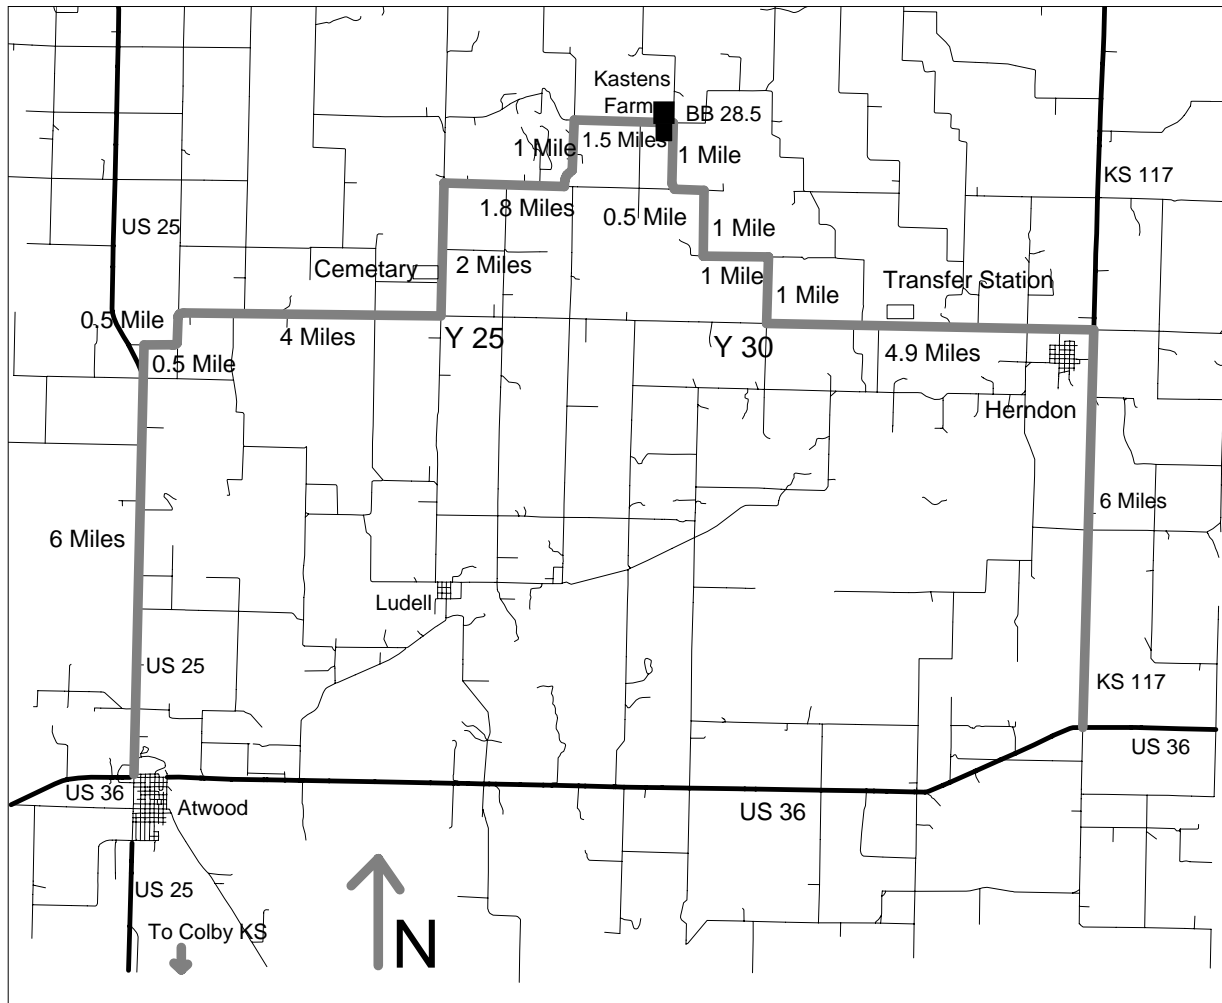

Directions to Kastens Farm

*All mileage estimates are approximate

Terry Kastens
785-770-0295 Mobile
785-626-9000 Office

Gary Kastens
785-626-4509 Mobile
785-626-9284 Office

Dietrich Kastens
785-626-4600 Mobile
785-626-9284 Office